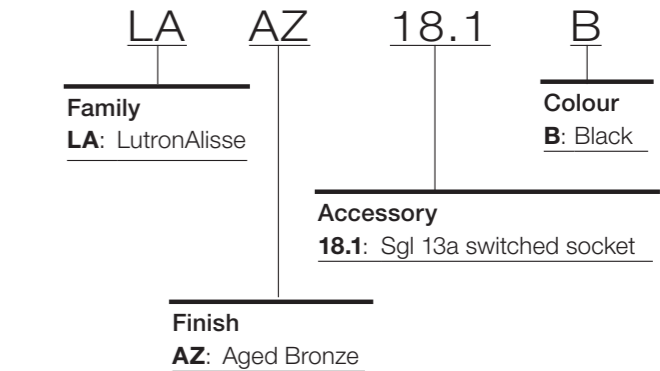

Example

LAZ18.1B

Single 13A Black Socket in Aged Bronze faceplate